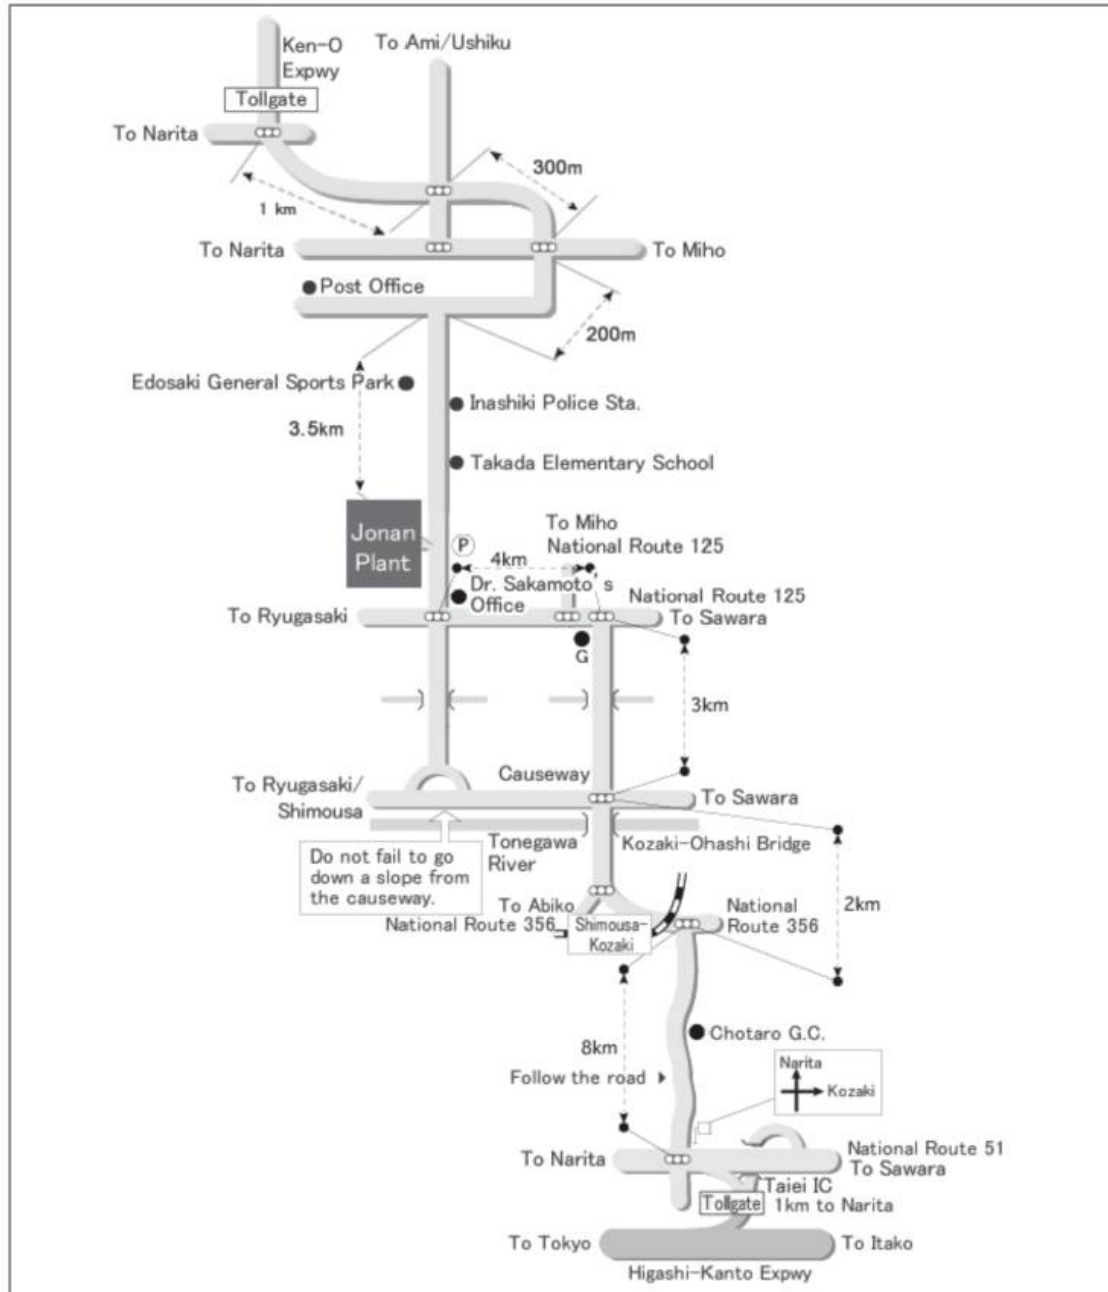

株式会社ヴァレオジャパン IVN 事業部 城南工場

Map to VALEO JAPAN Co.,LTD Interior Valeo Niles Jonan Plant

所在地 〒300-0512 茨城県稲敷市椎塚1339

Tel: 0299-88-7281

交通

- 車 :**
1. 東関東自動車道大栄IC料金所を出て成田方面へ約1.5km地点のところで神崎方面へ右折。神崎大橋を渡り幸田を通り坂本医院のある交差点を右折し、約1kmで当社。
 2. 首都圏中央連絡自動車道(圏央道)稲敷IC料金所を出て、稲敷警察署を経て当社。

電車: JR総武本線、成田線滑川駅下車。駅よりタクシーで15分。

Location 1339 Shiizuka, Inashiki-shi, Ibaraki 300-0512

Tel: 0299-88-7281

Traffic

- By Car :**
1. Take Taiei exit on Higashi-Kanto Expressway and head for Narita. In about 1.5 kilometers, turn right to head for Kozaki. After passing through Kozaki-Ohashi Bridge and Koda, turn right at the crossing where Dr. Sakamoto's office is located. In about 1 kilometer from the crossing, you will find our plant.
 2. Take Inashiki exit on Metropolitan Inter-City Expressway(Ken-O Expressway) . After passing by Inashiki Police Station, you will find our plant.

By Train: Take a JR Sobu-honsen/Naritasen train to Namegawa Sta. From the station, it takes about 15 minutes by taxi to our plant.